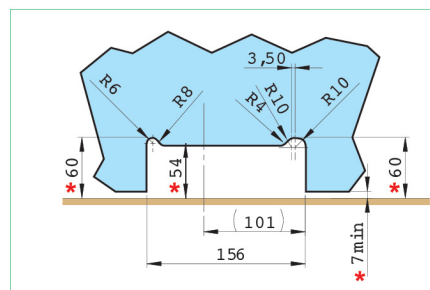

UNICA PIVOT HINGE

1. Built-in brake.
2. Final latch adjuster.
3. Closing speed adjuster.
4. Door alignment adjuster.

Pivot application

* Distance from floor