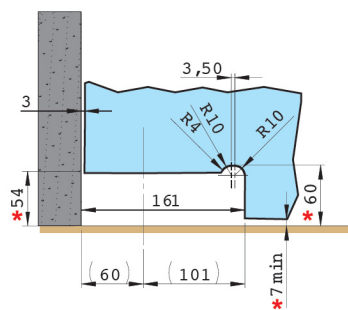

UNICA PIVOT HINGE

1. Built-in brake.
2. Final latch adjuster.
3. Closing speed adjuster.
4. Door alignment adjuster.

Pivot application

* Distance from floor