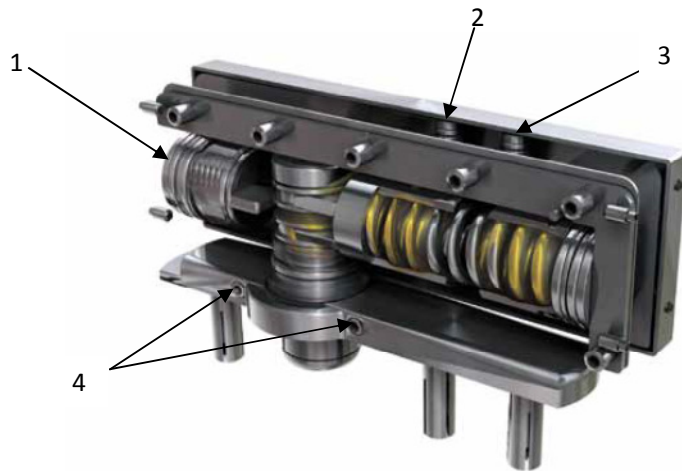

UNICA PIVOT HINGE

1. Built-in brake.
2. Final latch adjuster.
3. Closing speed adjuster.
4. Door alignment adjuster.

Pivot application

* Distance from floor