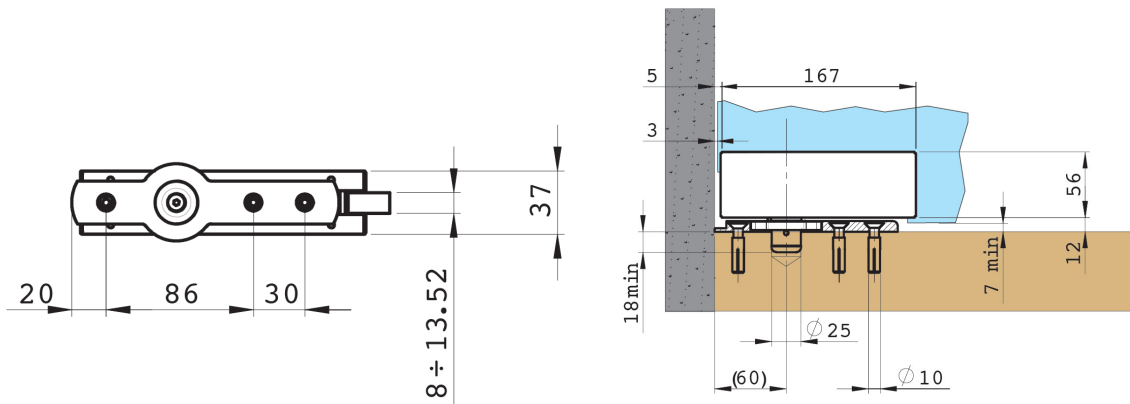

UNICA PIVOT HINGE

1. Built-in brake.
2. Final latch adjuster.
3. Closing speed adjuster.
4. Door alignment adjuster.

Pivot application

* Distance from floor