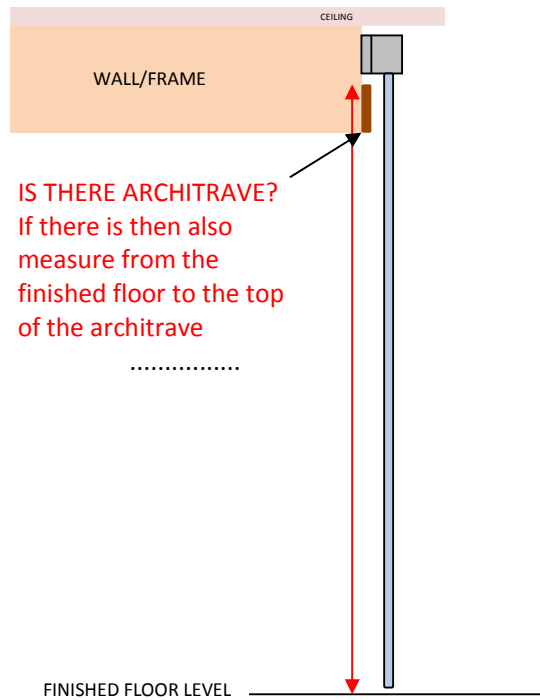

MEASURE FOR GLASS DOORS SLIDING IN FRONT OF WALL – Single doors and Double doors

WIDTH

IS THERE IS SKIRTING AND/OR ARCHITRAVE?
If there is then measure the thickness
ie how much it protrudes from the wall
skirting/architrave thickness

HEIGHT

IS THERE ARCHITRAVE?
If there is then also
measure from the
finished floor to the top
of the architrave
.....