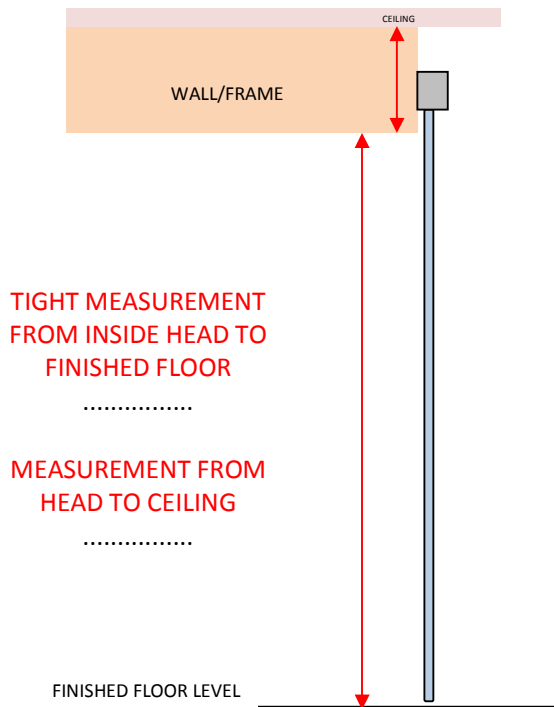

MEASURE FOR GLASS DOORS SLIDING IN FRONT OF WALL – Single doors and Double doors

WIDTH

IS THERE IS SKIRTING AND/OR ARCHITRAVE?
If there is then measure the thickness
ie how much it protrudes from the wall
skirting/architrave thickness

HEIGHT

IS THERE ARCHITRAVE?
If there is then also
measure from the
finished floor to the top
of the architrave
.....