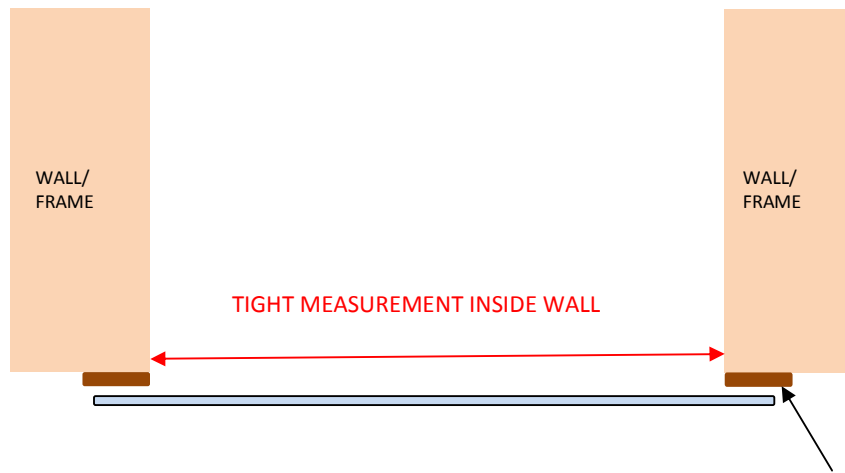

MEASURE FOR GLASS DOORS SLIDING IN FRONT OF WALL – Single doors and Double doors

WIDTH

IS THERE IS SKIRTING AND/OR ARCHITRAVE?
If there is then measure the thickness
ie how much it protrudes from the wall
skirting/architrave thickness

HEIGHT

IS THERE ARCHITRAVE?
If there is then also
measure from the
finished floor to the top
of the architrave
.....