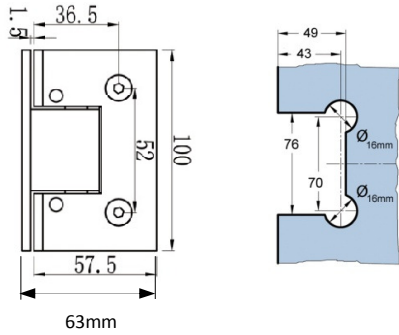

FIESTA

Stops at 90°

Self centring when within 15° of closed position

Adjustable zero position

Maximum door leaf 915mm wide

Maximum door weight 50Kg

Glass thickness 8mm, 10mm, 12mm

Finishes:

Polished Chrome

Satin Nickel (looks like stainless steel)

VARIATIONS:

FIESTA-OS – offset version NB. MAX WIDTH 900mm

FIESTA-GG – glass to glass version NB. MAX WIDTH 900mm