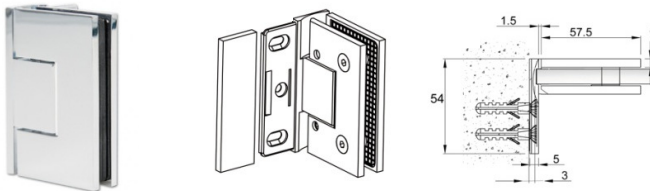

FIESTA

Stops at 90°

Self centring when within 15° of closed position

Adjustable zero position

Maximum door leaf 915mm wide

Maximum door weight 50Kg

Glass thickness 8mm, 10mm, 12mm

Finishes:

Polished Chrome

Satin Nickel (looks like stainless steel)

VARIATIONS:

FIESTA-OS – offset version NB. MAX WIDTH 900mm

FIESTA-GG – glass to glass version NB. MAX WIDTH 900mm