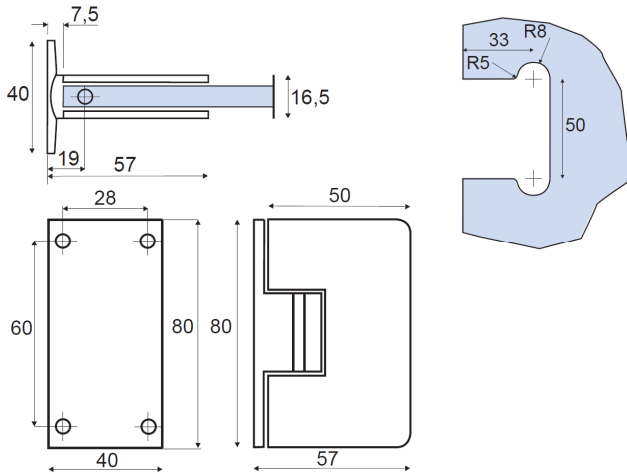

BELLA

Stops at 90°

Auto closing maximum 15° (dependent on door weight/size)

Adjustable zero position

Maximum door leaf 800mm wide

Maximum door weight 45Kg

Glass thickness 8mm

Finishes:

Polished Chrome

Satin Nickel (looks like stainless steel)

FRONT VIEW

REAR VIEW

VARIATIONS:

Bella-OS – offset version

Bella-GG – glass to glass version