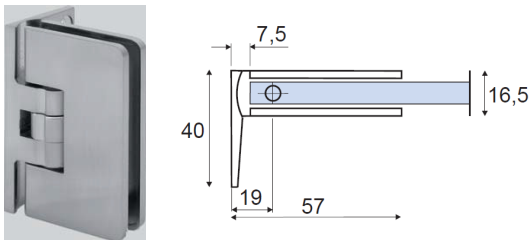

BELLA

Stops at 90°

Auto closing maximum 15° (dependent on door weight/size)

Adjustable zero position

Maximum door leaf 800mm wide

Maximum door weight 45Kg

Glass thickness 8mm

Finishes:

Polished Chrome

Satin Nickel (looks like stainless steel)

FRONT VIEW

REAR VIEW

VARIATIONS:

Bella-OS – offset version

Bella-GG – glass to glass version