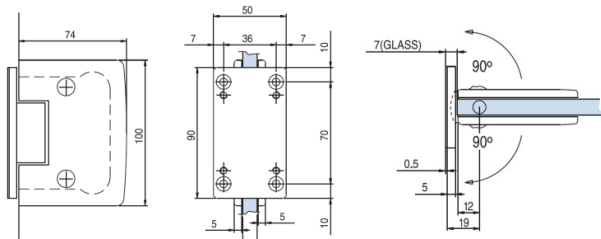

A-508 Self closing hinge

Stops at 90°

Self closed when within 80° of closed position

Adjustable zero position

Maximum door leaf 900mm wide

Maximum door weight 60Kg

Glass thickness 8mm, 10mm, 12mm

Finishes:

Polished Chrome

Satin Nickel (looks like stainless steel)

Polished Brass

VARIATIONS:

A-508-GG – glass to glass version MAX WIDTH 900mm